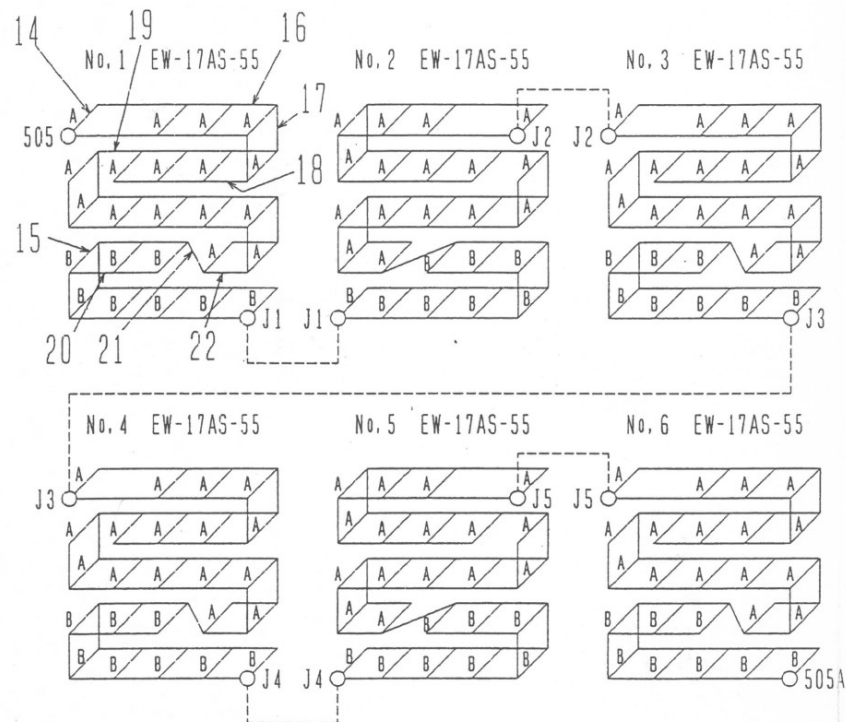

286932 H ON GMD

CATALOGUE No.

PARTS CATALOGUE FOR
BRAKE RESISTOR
TYPE EW-17AS-55

TERMINAL No.	RES. VALUE	CONNECTION	UNIT MARK	NOTE
505~505A	2.854 Ω	8P12S+8P6S	A+B	BR

UNIT MARK	TYPE	RES. VALUE	QUANTITY	NOTE
A	K2728ND	1.090 Ω	96	NCHR2 1.2×10
B	K2731ND	1.625 Ω	48	NCHR2 0.8×10

NOTE
1. RESISTANCE TOLERANCE... -5% ~ +10%
2. EXTERNAL WIRE SIZE... 70mm

改 変 記 録

FR. NO. OF	R. DATE	DWG. SEC.	2 SYM.	SPECIAL CODE	K. S. PRINT	DUP. DIST.
SKTP	DUP	833Y70			03	Rt

MITSUBISHI ELECTRIC CORPORATION

TITLE
EW-17AS-55
BRAKE RESISTOR

作 成 DRAWN	T. Furukawa
檢 査 CHECKED	J. Adachi
尺 寸 DIM. IN mm	
SCALE	NTS
存 案 日 付 DATE	94-8-27
設 計 DESIGNED	
檢 査 APPROVED	T. Habuda

DWG. NO.
H3Y6932 0121